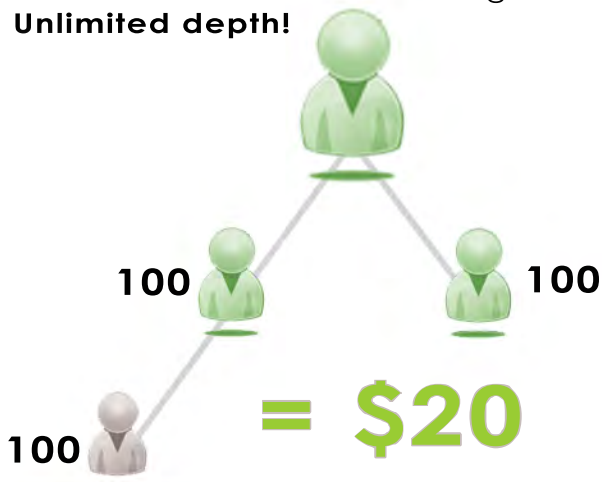

PRODUCT INTRODUCTION BONUS(PIB): Receive a bonus for each new personally enrolled activation pack purchase.

ACTIVATION	BONUS	TYPE
Preferred Customer	\$25	Cash
Gold	\$100	Cash
Star	\$250	Cash

LEADERSHIP BONUS: Receive a cash bonus each time someone in your personal enrolment group (anywhere) reaches the Gold or Star activation level. As a Star and above you get paid for the activity of your team!

The bonus compresses up so if a rank is missing between you and the last rank paid you get both amounts up to a possible US\$100!

BINARY TEAM BONUS: Receive US\$20 every time 100BV occurs in one binary leg and 200BV in the other.* You must have an active enrolled member in each leg. **Unlimited depth!**

At the 8 Star rank you collect any uncollected bonus between you and any Star rank! For example, if a 6 Star is missing you pick up that amount as well! If you as an 8 Star enroll someone at the Star level you get the \$250 PIB AND the \$100 Leadership Bonus for a total of \$350! This is in addition to any cycles earned!

RETAIL PROFITS: Receive up to 20% retail profit on all retail sales generated through your personal website or through person to person product sales.